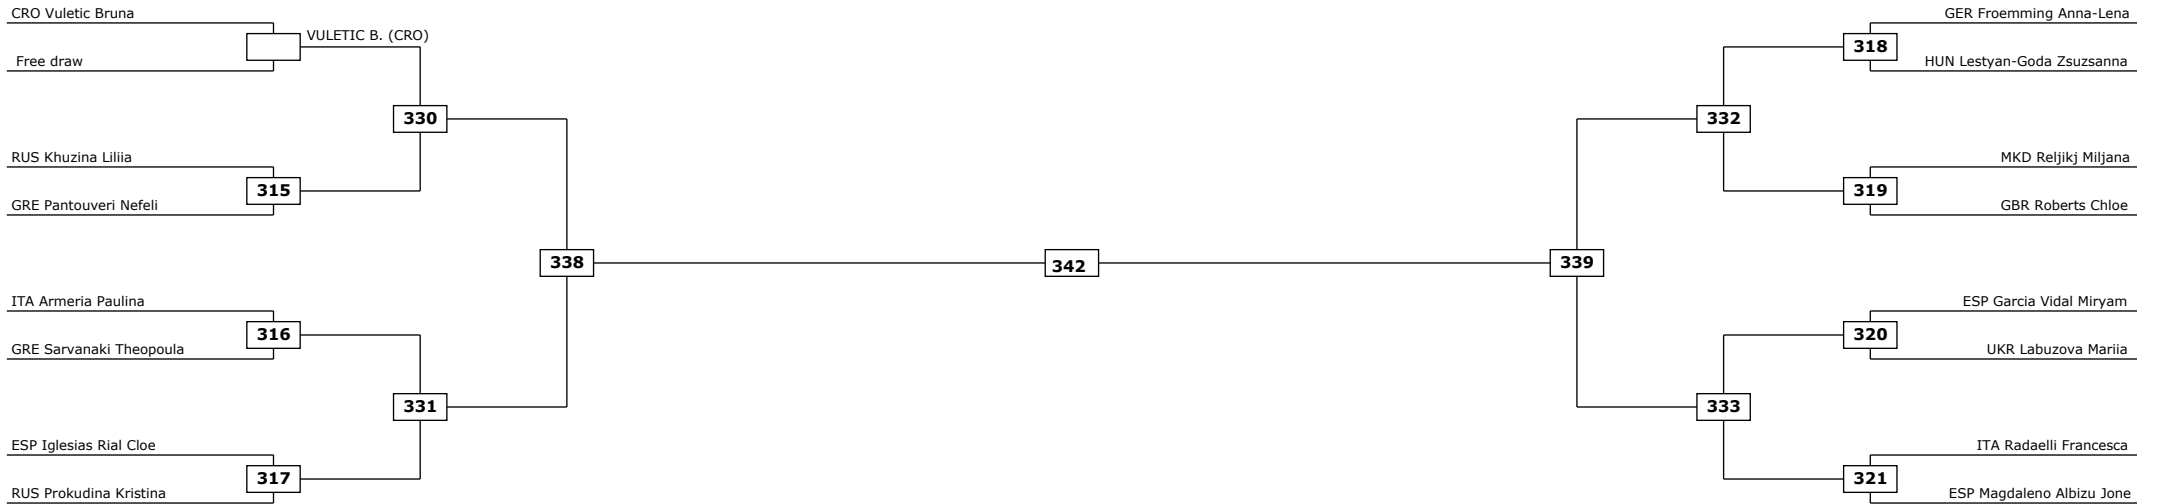

(DWR) Double Withdrawal
(DDQ) Double Disqualification

R: Round

Round of 16

Quarter finals

Semifinals

Final

Semifinals

Quarter finals

Round of 16

Classification