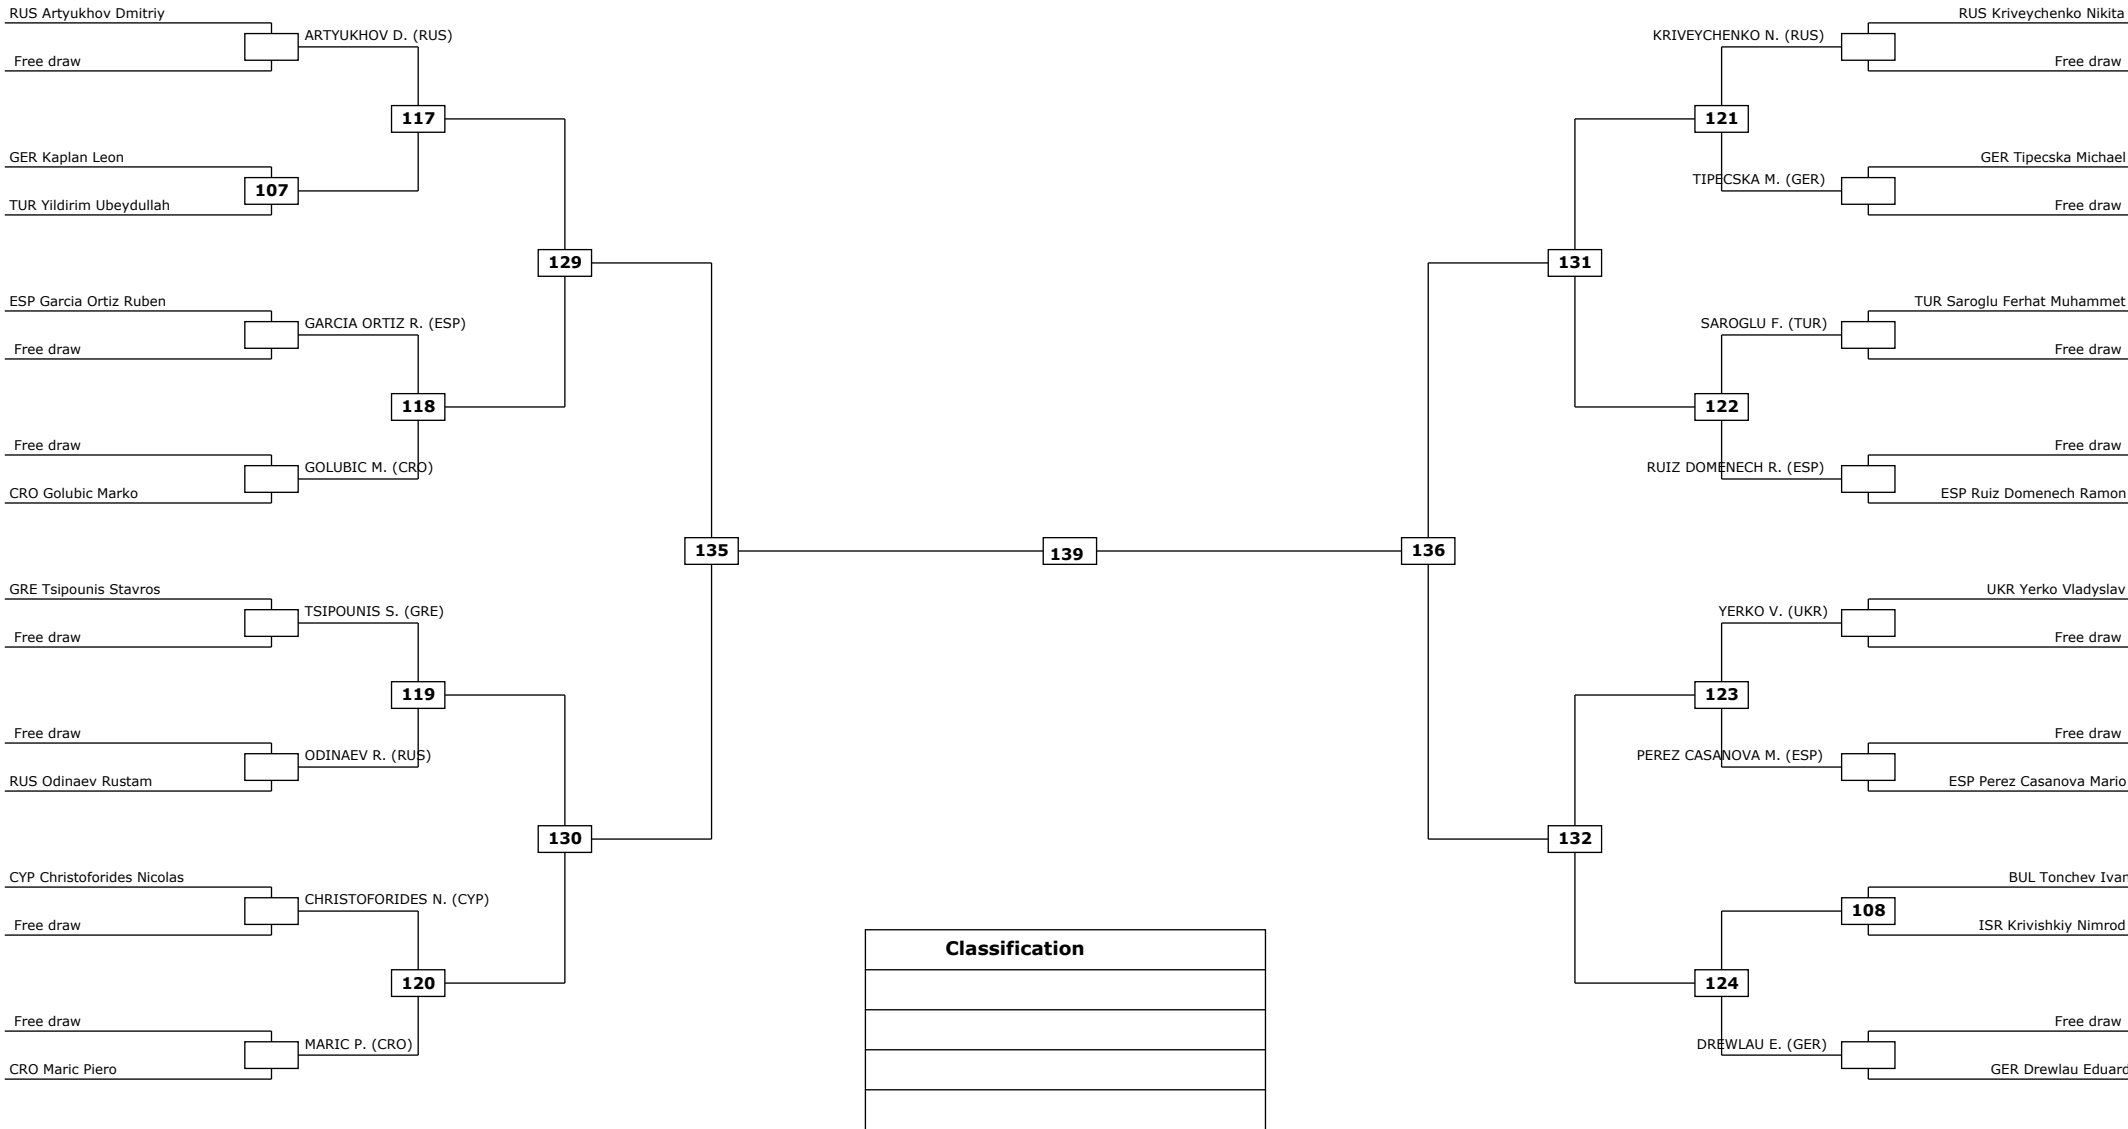

Round of 32 Round of 16 Quarter finals Semifinals Final Semifinals Quarter finals Round of 16 Round of 32

LEGEND: (RSC) Win by Referee stop the contest (PTG) Win by Point Gap (SUP) Win by Superiority (DSQ) Win by Disqualification (DOB) Win by Disqualification for unsportsmanlike behavior (DWR) Double Withdrawal R: Round
 (PTF) Win by final score (GDP) Win by Golden Points (WDR) Win by Withdrawal (PUN) Win by Punitive Declaration (DDB) Double Disqualification for unsportsmanlike behavior (DDQ) Double Disqualification

Round of 32 Round of 16 Quarter finals Semifinals Final Semifinals Quarter finals Round of 16 Round of 32

LEGEND:

(RSC) Win by Referee stop the contest
(PTF) Win by final score

(PTG) Win by Point Gap
(GDP) Win by Golden Points