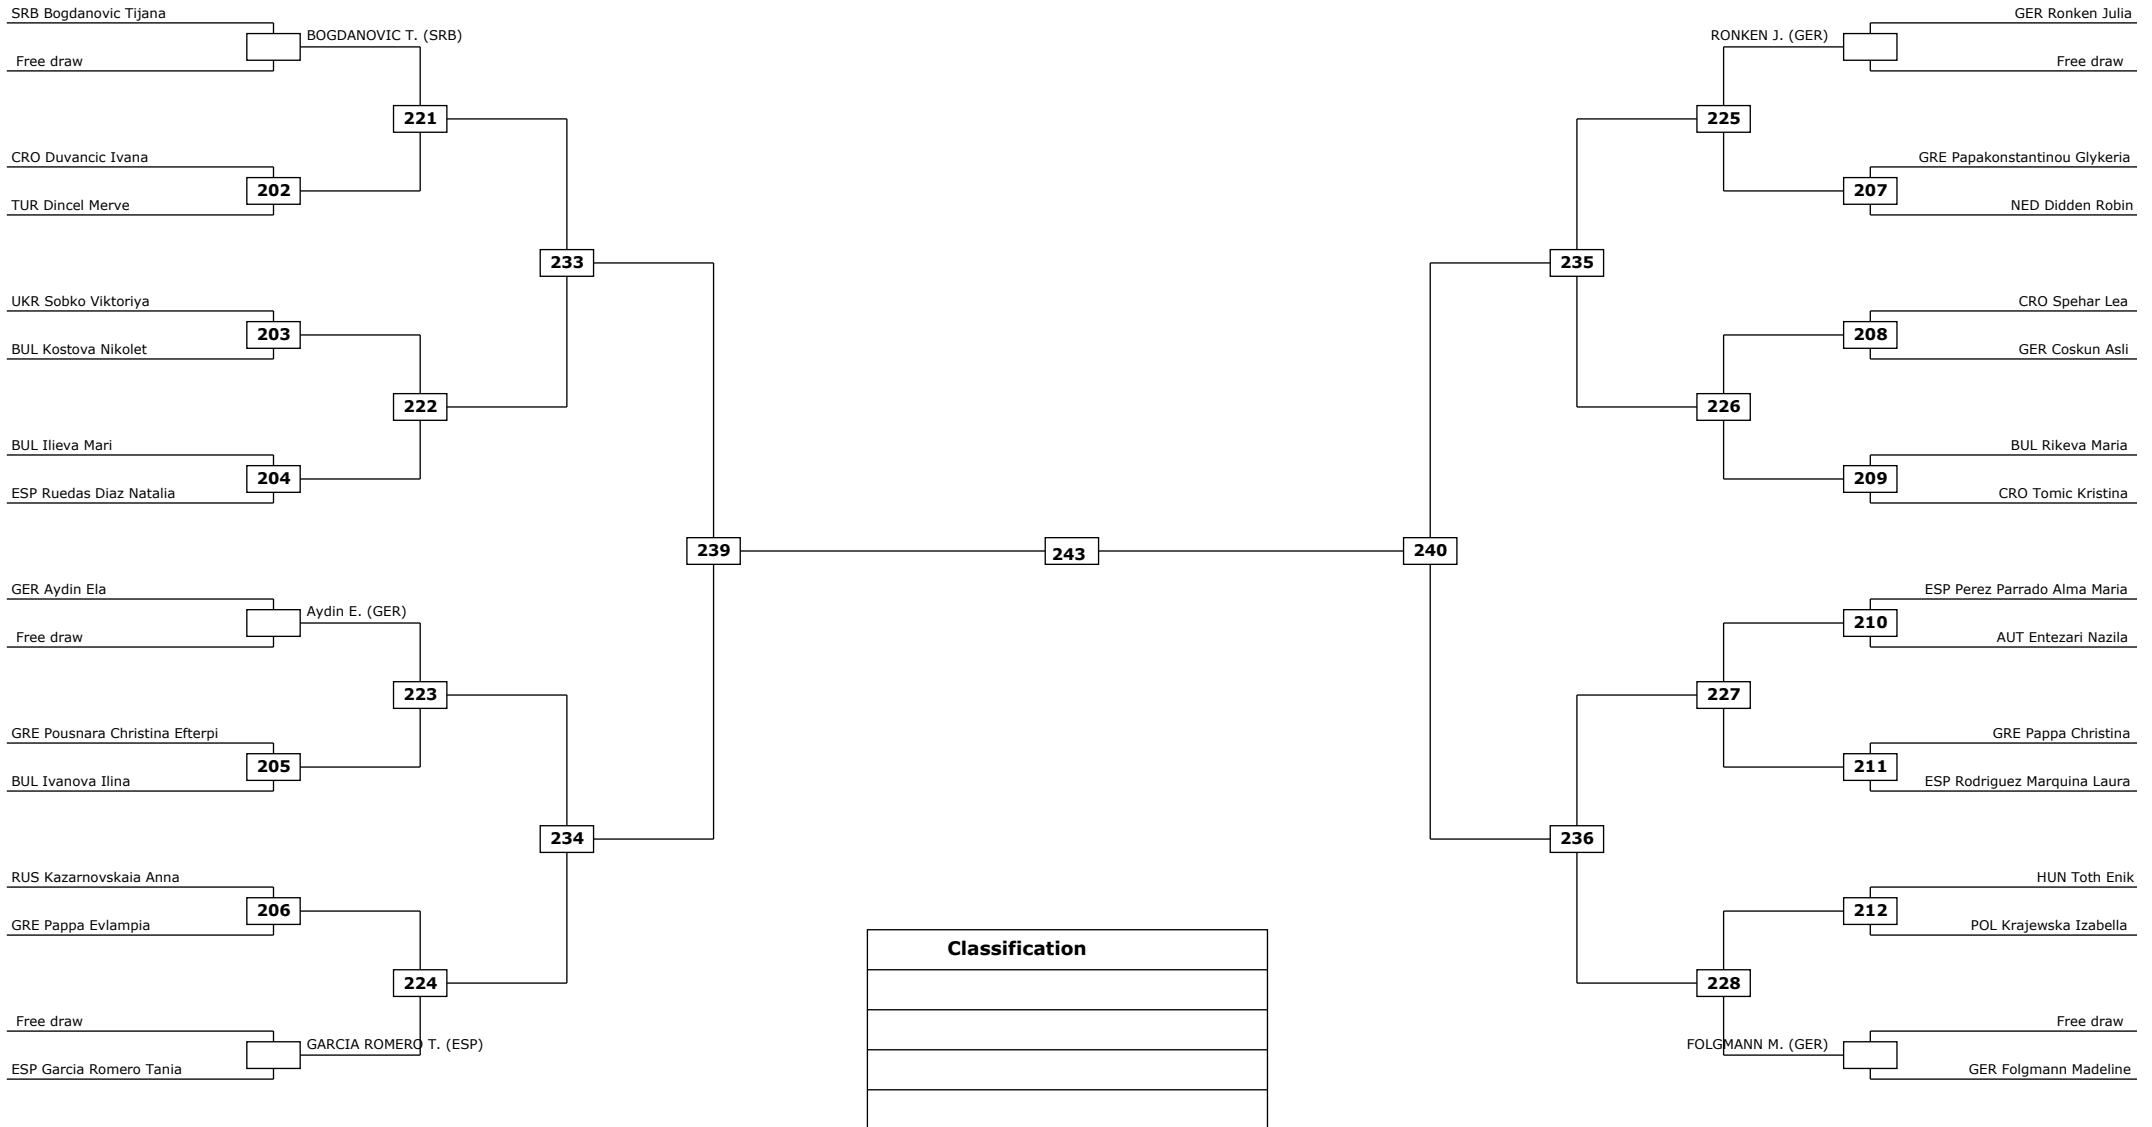

Round of 32 Round of 16 Quarter finals Semifinals Final Semifinals Quarter finals Round of 16 Round of 32

LEGEND: (RSC) Win by Referee stop the contest (PTG) Win by Point Gap (SUP) Win by Superiority (DSQ) Win by Disqualification (DOB) Win by Disqualification for unsportsmanlike behavior (DWR) Double Withdrawal R: Round
 (PTF) Win by final score (GDP) Win by Golden Points (WDR) Win by Withdrawal (PUN) Win by Punitive Declaration (DDB) Double Disqualification for unsportsmanlike behavior (DDQ) Double Disqualification

LEGEND: (RSC) Win by Referee stop the contest (PTG) Win by Point Gap (SUP) Win by Superiority (DSQ) Win by Disqualification (DOB) Win by Disqualification for unsportsmanlike behavior (DWR) Double Withdrawal R: Round
 (PTF) Win by final score (GDP) Win by Golden Points (WDR) Win by Withdrawal (PUN) Win by Punitive Declaration (DDB) Double Disqualification for unsportsmanlike behavior (DDQ) Double Disqualification

Round of 32 Round of 16 Quarter finals Semifinals Final Semifinals Quarter finals Round of 16 Round of 32

LEGEND:

(RSC) Win by Referee stop the contest
(PTF) Win by final score

(PTG) Win by Point Gap
(GDP) Win by Golden Points