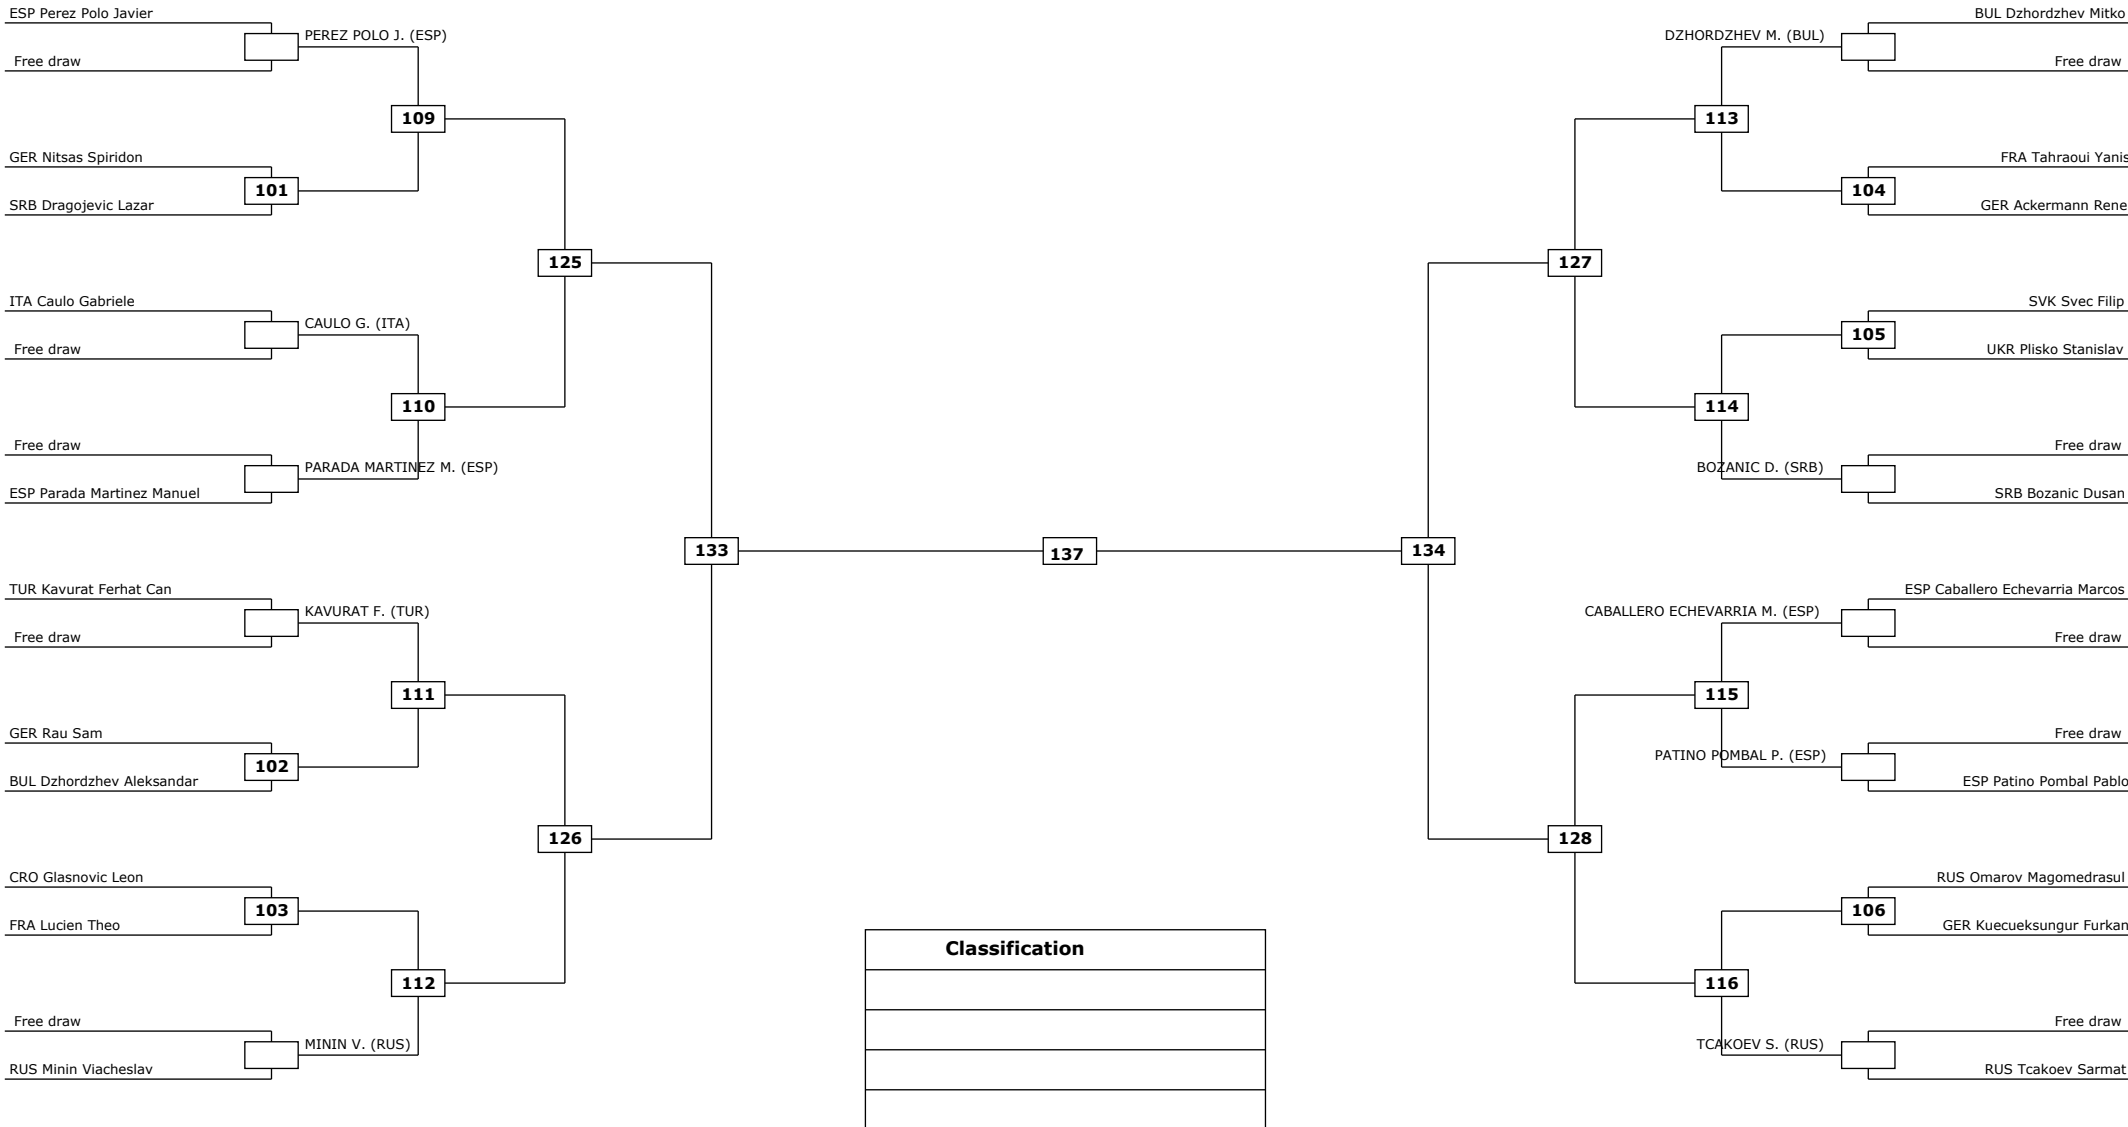

Round of 32 Round of 16 Quarter finals Semifinals Final Semifinals Quarter finals Round of 16 Round of 32

LEGEND: (RSC) Win by Referee stop the contest (PTG) Win by Point Gap (SUP) Win by Superiority (DSQ) Win by Disqualification (DOB) Win by Disqualification for unsportsmanlike behavior (DWR) Double Withdrawal R: Round
 (PTF) Win by final score (GDP) Win by Golden Points (WDR) Win by Withdrawal (PUN) Win by Punitive Declaration (DDB) Double Disqualification for unsportsmanlike behavior (DDQ) Double Disqualification

Round of 32 Round of 16 Quarter finals Semifinals Final Semifinals Quarter finals Round of 16 Round of 32

LEGEND:

(RSC) Win by Referee stop the contest
(PTF) Win by final score

(PTG) Win by Point Gap
(GDP) Win by Golden Points