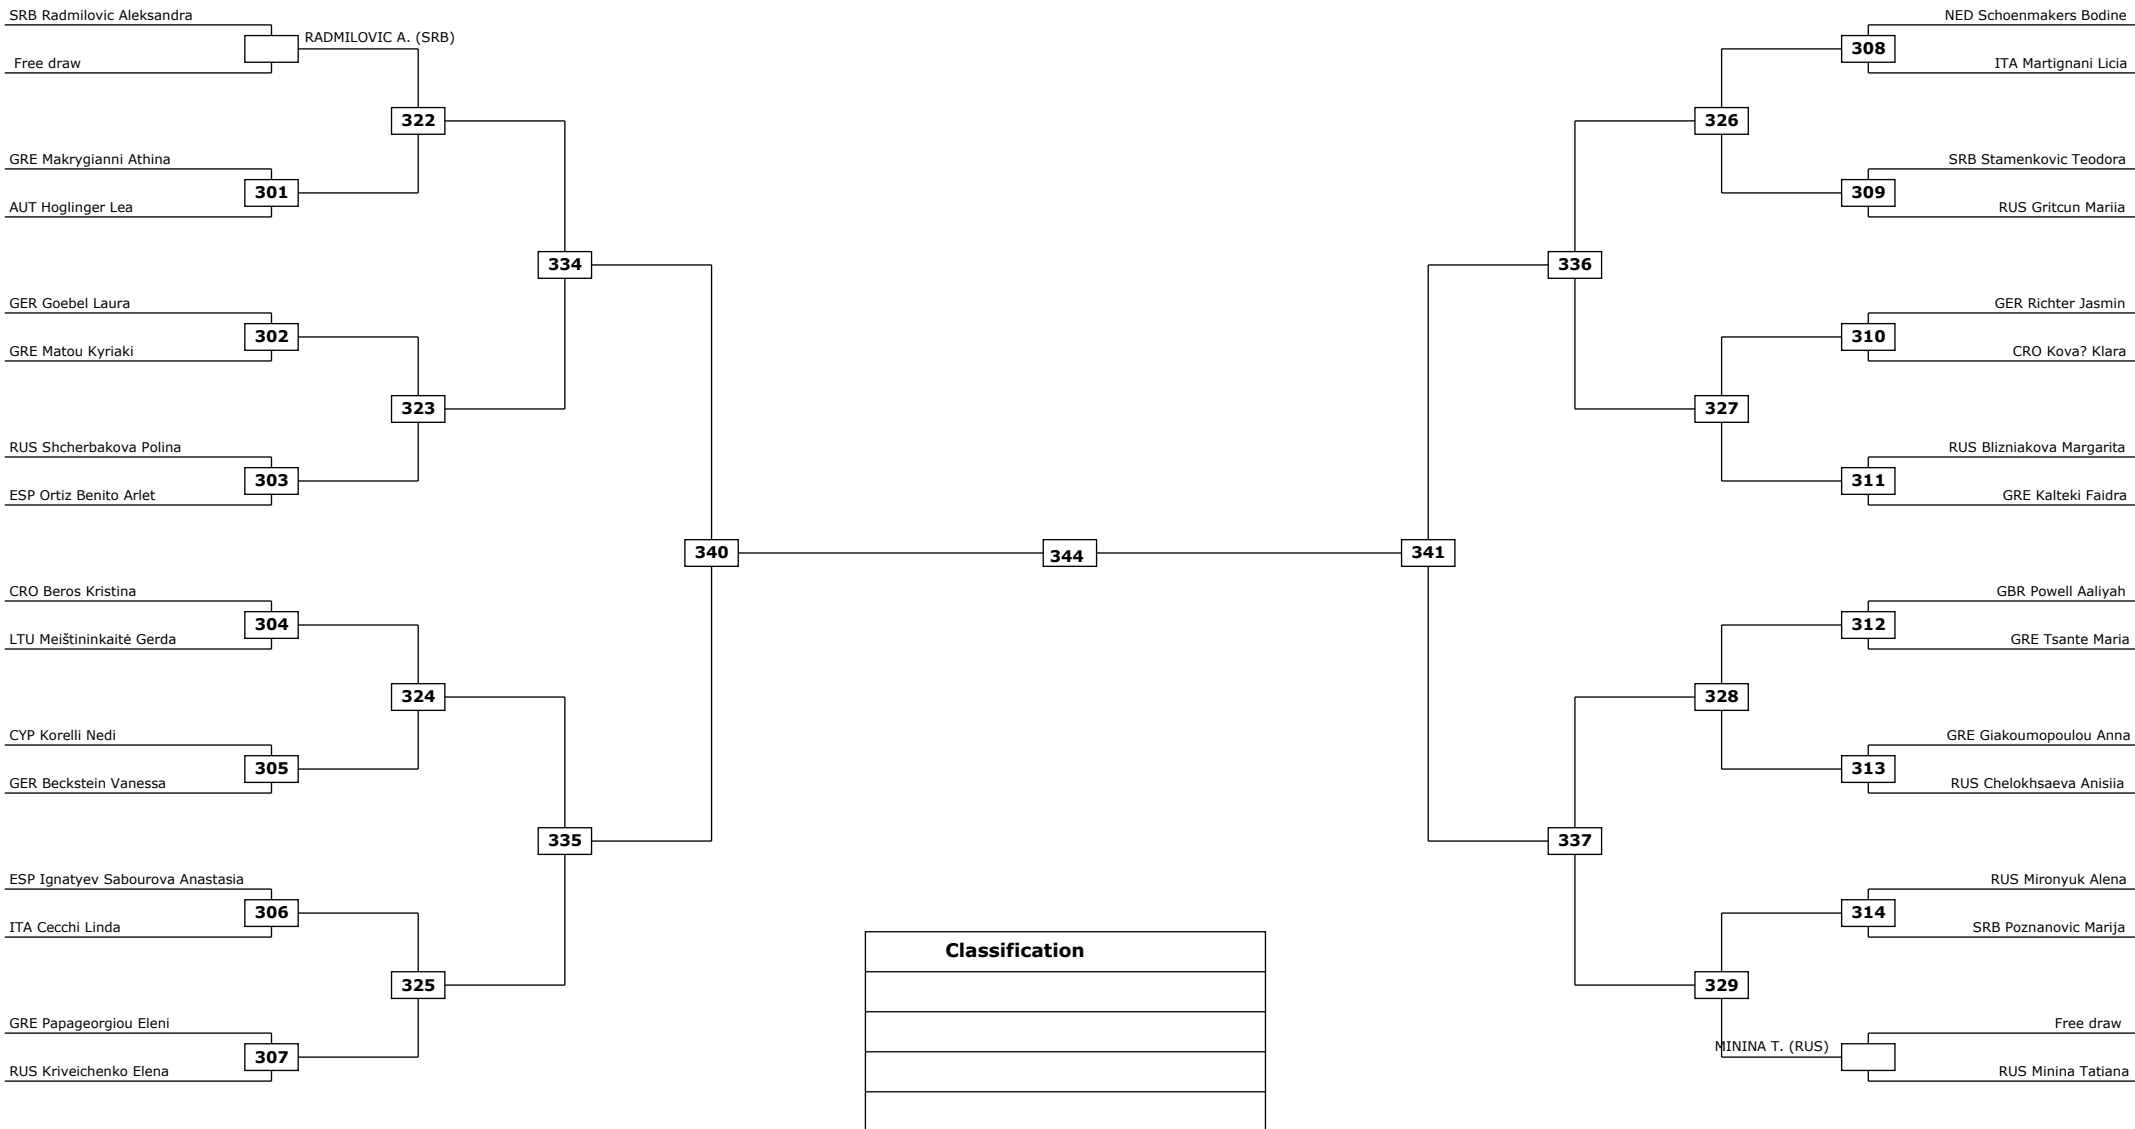

LEGEND: (RSC) Win by Referee stop the contest (PTG) Win by Point Gap (SUP) Win by Superiority (DSQ) Win by Disqualification (DOB) Win by Disqualification for unsportsmanlike behavior (DWR) Double Withdrawal R: Round
 (PTF) Win by final score (GDP) Win by Golden Points (WDR) Win by Withdrawal (PUN) Win by Punitive Declaration (DDB) Double Disqualification for unsportsmanlike behavior (DDQ) Double Disqualification

Round of 32 Round of 16 Quarter finals Semifinals Final Semifinals Quarter finals Round of 16 Round of 32

LEGEND: (RSC) Win by Referee stop the contest (PTG) Win by Point Gap (SUP) Win by Superiority (DSQ) Win by Disqualification (DOB) Win by Disqualification for unsportsmanlike behavior (DWR) Double Withdrawal R: Round
 (PTF) Win by final score (GDP) Win by Golden Points (WDR) Win by Withdrawal (PUN) Win by Punitive Declaration (DDB) Double Disqualification for unsportsmanlike behavior (DDQ) Double Disqualification

Round of 32 Round of 16 Quarter finals Semifinals Final Semifinals Quarter finals Round of 16 Round of 32

LEGEND:

(RSC) Win by Referee stop the contest
(PTF) Win by final score

(PTG) Win by Point Gap
(GDP) Win by Golden Points

(DWR) Double Withdrawal
(DDQ) Double Disqualification

R: Round

Round of 16

Quarter finals

Semifinals

Final

Semifinals

Quarter finals