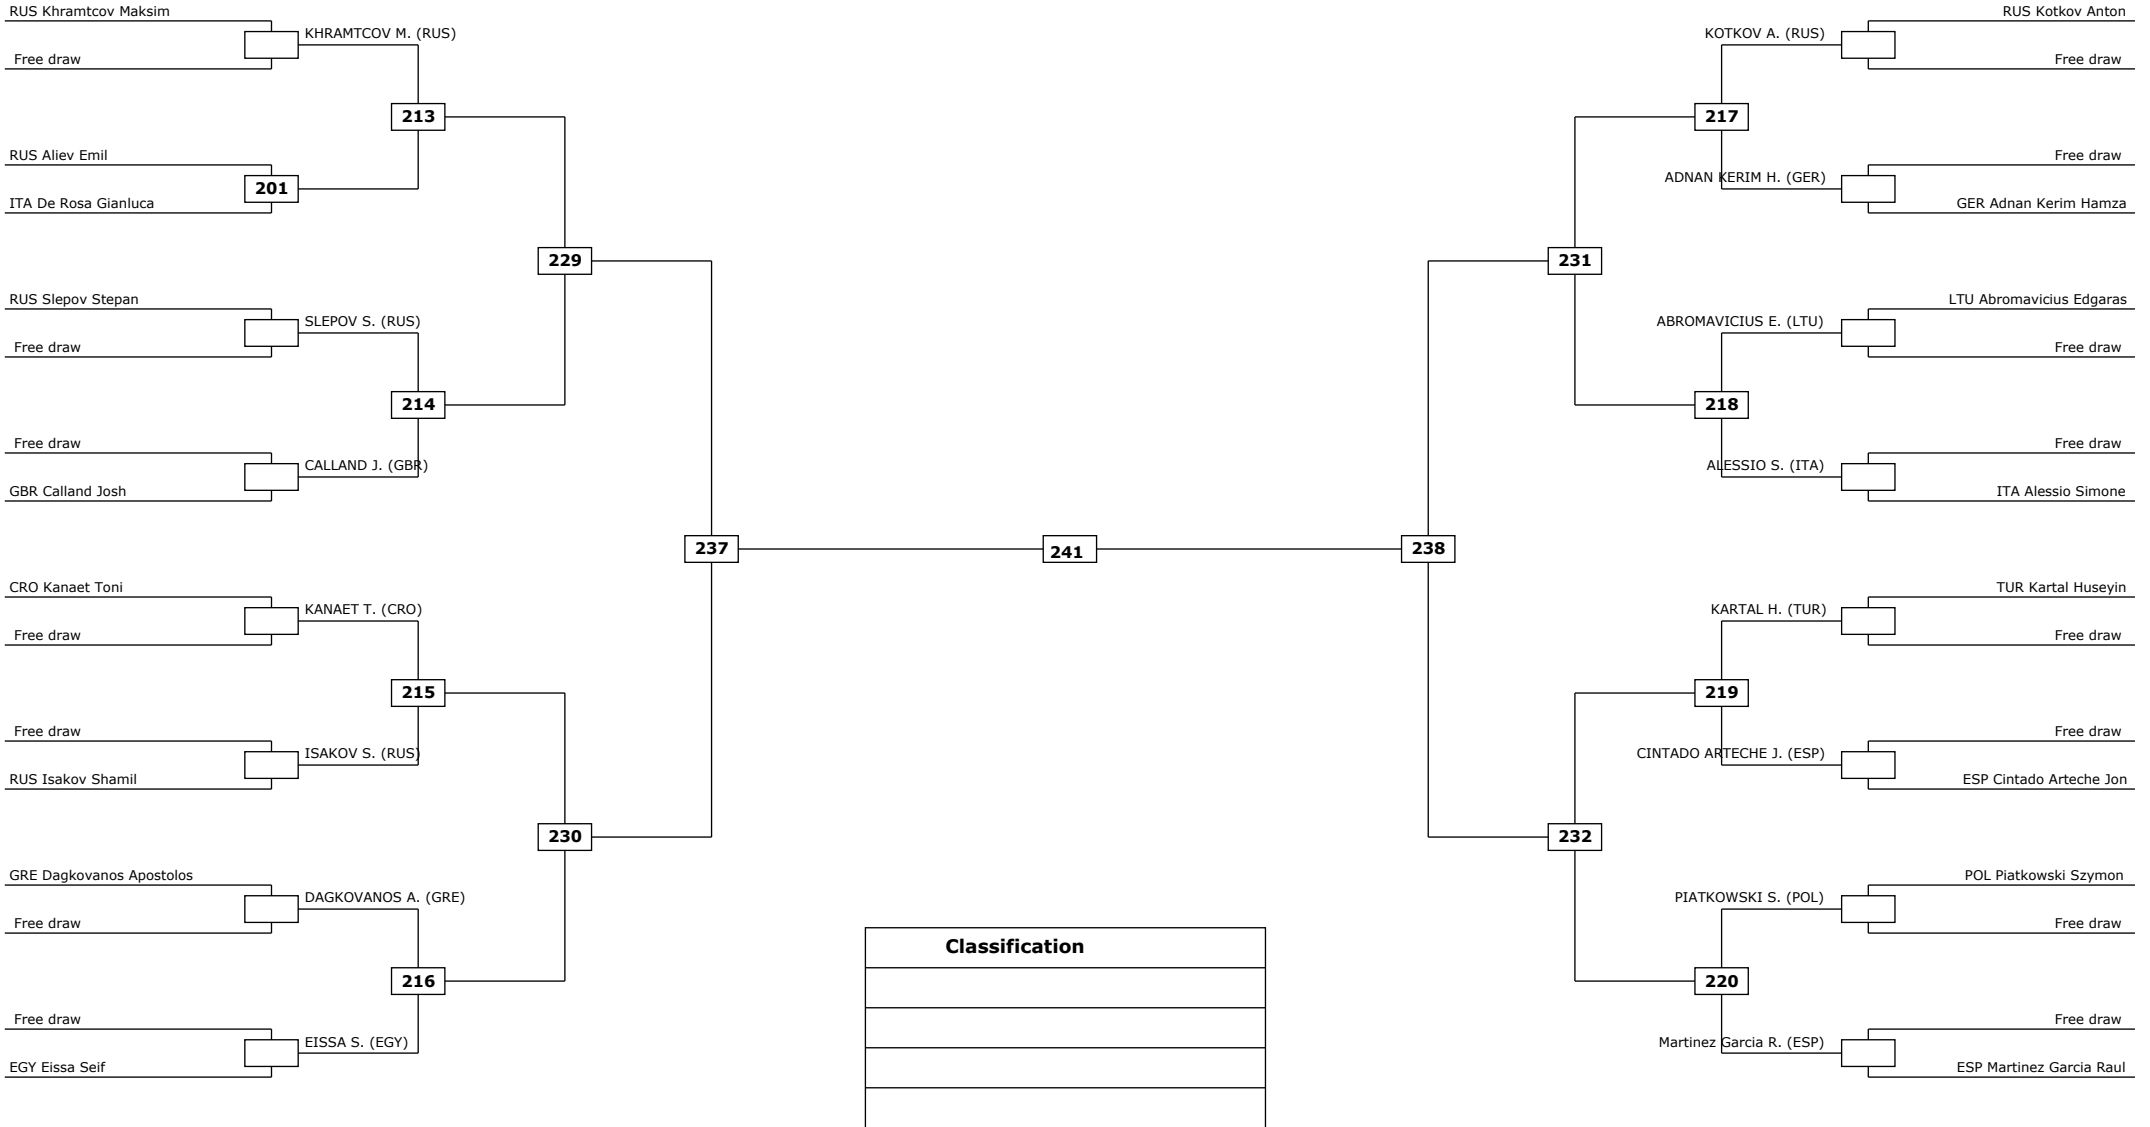

Round of 32 Round of 16 Quarter finals Semifinals Final Semifinals Quarter finals Round of 16 Round of 32

LEGEND: (RSC) Win by Referee stop the contest (PTG) Win by Point Gap (SUP) Win by Superiority (DSQ) Win by Disqualification (DOB) Win by Disqualification for unsportsmanlike behavior (DWR) Double Withdrawal R: Round
 (PTF) Win by final score (GDP) Win by Golden Points (WDR) Win by Withdrawal (PUN) Win by Punitive Declaration (DDB) Double Disqualification for unsportsmanlike behavior (DDQ) Double Disqualification

LEGEND: (RSC) Win by Referee stop the contest (PTG) Win by Point Gap (SUP) Win by Superiority (DSQ) Win by Disqualification (DOB) Win by Disqualification for unsportsmanlike behavior (DWR) Double Withdrawal R: Round
 (PTF) Win by final score (GDP) Win by Golden Points (WDR) Win by Withdrawal (PUN) Win by Punitive Declaration (DDB) Double Disqualification for unsportsmanlike behavior (DDQ) Double Disqualification

Round of 32 Round of 16 Quarter finals Semifinals Final Semifinals Quarter finals Round of 16 Round of 32

LEGEND:

(RSC) Win by Referee stop the contest
(PTF) Win by final score

(PTG) Win by Point Gap
(GDP) Win by Golden Points